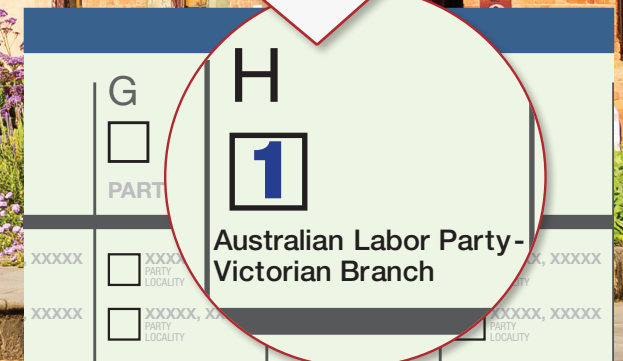

Macedon District
Clearly number every box exactly like this.

STEP 2

LARGE BALLOT PAPER:

Just put Number **1** in Box "**H**" for the **Australian Labor Party**.

OR

Vote below the line by clearly numbering at least **5** boxes starting with the ALP candidates.